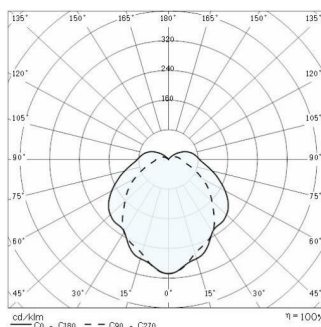

# EKO+19/G LED

<b>Part number</b>	301645
<b>Lampholder:</b>	LED
<b>Light Source:</b>	LED
<b>Wattage:</b>	10 W
<b>Finish:</b>	AN-96 / Anthracite gray / Textured
<b>Insulation class:</b>	I
<b>Degree of protection:</b>	IP66
<b>IK-J-xxIP:</b>	IK07 2J xx5
<b>CRI:</b>	80
<b>Kelvin:</b>	4000
<b>Optic:</b>	SYMMETRIC EXTRA WIDE REFLECTOR
<b>Lightsource lumen output:</b>	738 lm
<b>Luminaire lumen output:</b>	235 lm
<b>L:</b>	L80
<b>B:</b>	B10
<b>Lifetime:</b>	50000 h
<b>Ta MIN luminaire:</b>	-25°
<b>Ta MAX luminaire:</b>	40°

## Description

- Wall and ceiling mounting luminaire for indoor and outdoor, comprising:
- Die-cast painted aluminium housing, ring and screens
  - Pressed glass diffuser, white painted inside
  - EPDM gasket
  - Diffuser stays securely hinged to the frame
  - No through wiring
  - Stainless steel locking screws
  - Photometric data measure according to UNI EN 13032-4 and IES LM-79-08

## Photometric data

## Technical drawings