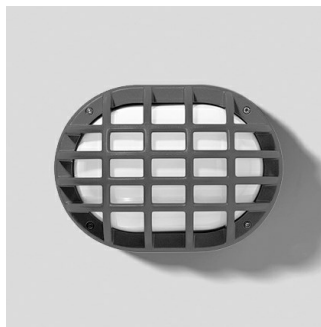

# EKO+19/G LED

<b>Part number</b>	301645
<b>Lampholder:</b>	LED
<b>Light Source:</b>	LED
<b>Wattage:</b>	10 W
<b>Finish:</b>	AN-96 / Anthracite gray / Textured
<b>Insulation class:</b>	I
<b>Degree of protection:</b>	IP66
<b>IK-J-xxIP:</b>	IK07 2J xx5
<b>CRI:</b>	80
<b>Kelvin:</b>	4000
<b>Optic:</b>	SYMMETRIC EXTRA WIDE REFLECTOR
<b>Lightsource lumen output:</b>	738 lm
<b>Luminaire lumen output:</b>	235 lm
<b>L:</b>	L80
<b>B:</b>	B10
<b>Lifetime:</b>	50000 h
<b>Ta MIN luminaire:</b>	-25°
<b>Ta MAX luminaire:</b>	40°

## Description

- Wall and ceiling mounting luminaire for indoor and outdoor, comprising:
- Die-cast painted aluminium housing, ring and screens
  - Pressed glass diffuser, white painted inside
  - EPDM gasket
  - Diffuser stays securely hinged to the frame
  - No through wiring
  - Stainless steel locking screws
  - Photometric data measure according to UNI EN 13032-4 and IES LM-79-08